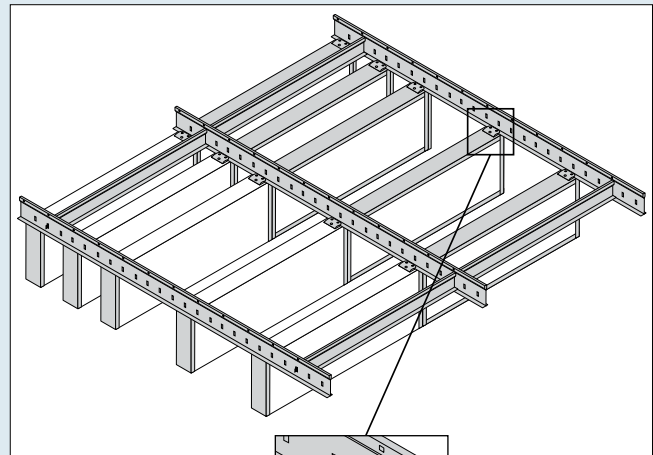

NB. Hygienic and Fibral / Opal Multiflex Baffles cannot be installed at the junction between cross tees and main runners.

Individual installation method

Suspend or directly fasten the baffles using hooks, straps, or brackets to the soffit at the required centres and level.