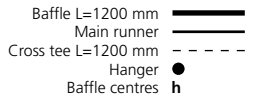

Grid/Baffle layout options and hanger location