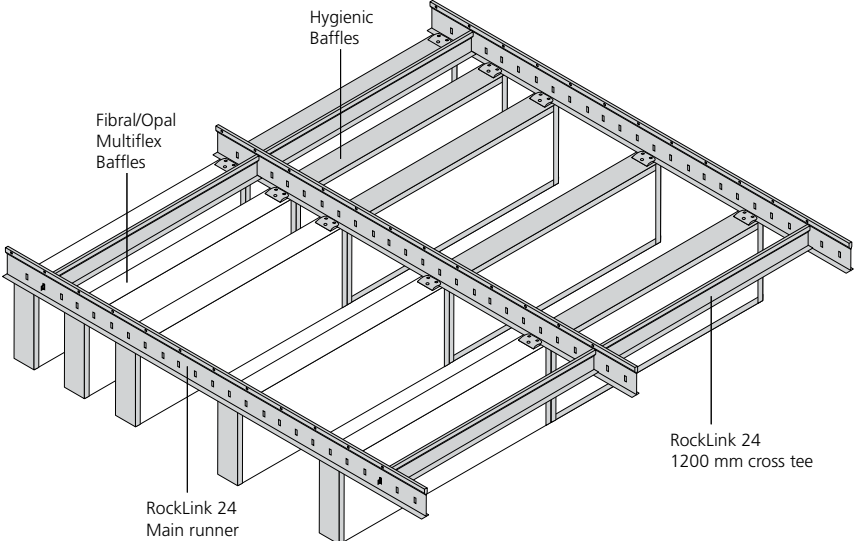

Rockfon System Baffles

Installation system

Rockfon System Baffles

Rockfon Hygienic Baffles and Fibril / Opal Multiflex Baffles are suitable for installation using this system.

The following baffle sizes (mm) can be installed using System Baffles:
 1200 x 600
 1200 x 450
 1200 x 300.

Description

Rockfon System Baffles offers two installation methods for suspending or direct fixing Rockfon Baffles. The baffles can be either suspended or directly fastened in rows or other patterns using RockLink 24 components (see also RockLink 24 installation sheet) or they can be installed individually by using hooks, straps or brackets.

Grid/Baffle layout options and hanger location

RockLink 24 installation Parallel rows

Individual installation

Square/rectangular layout

Baffle layout options and design

When creating a ceiling using this system, the baffles can be installed in a variety of configurations depending on requirements and the space available.