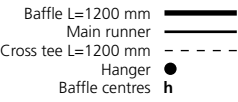

Grid/Baffle layout options and hanger location