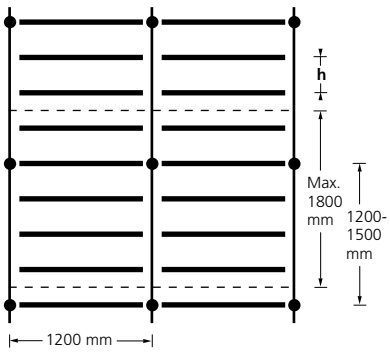

Grid/Baffle layout options and hanger location

RockLink 24 installation Parallel rows